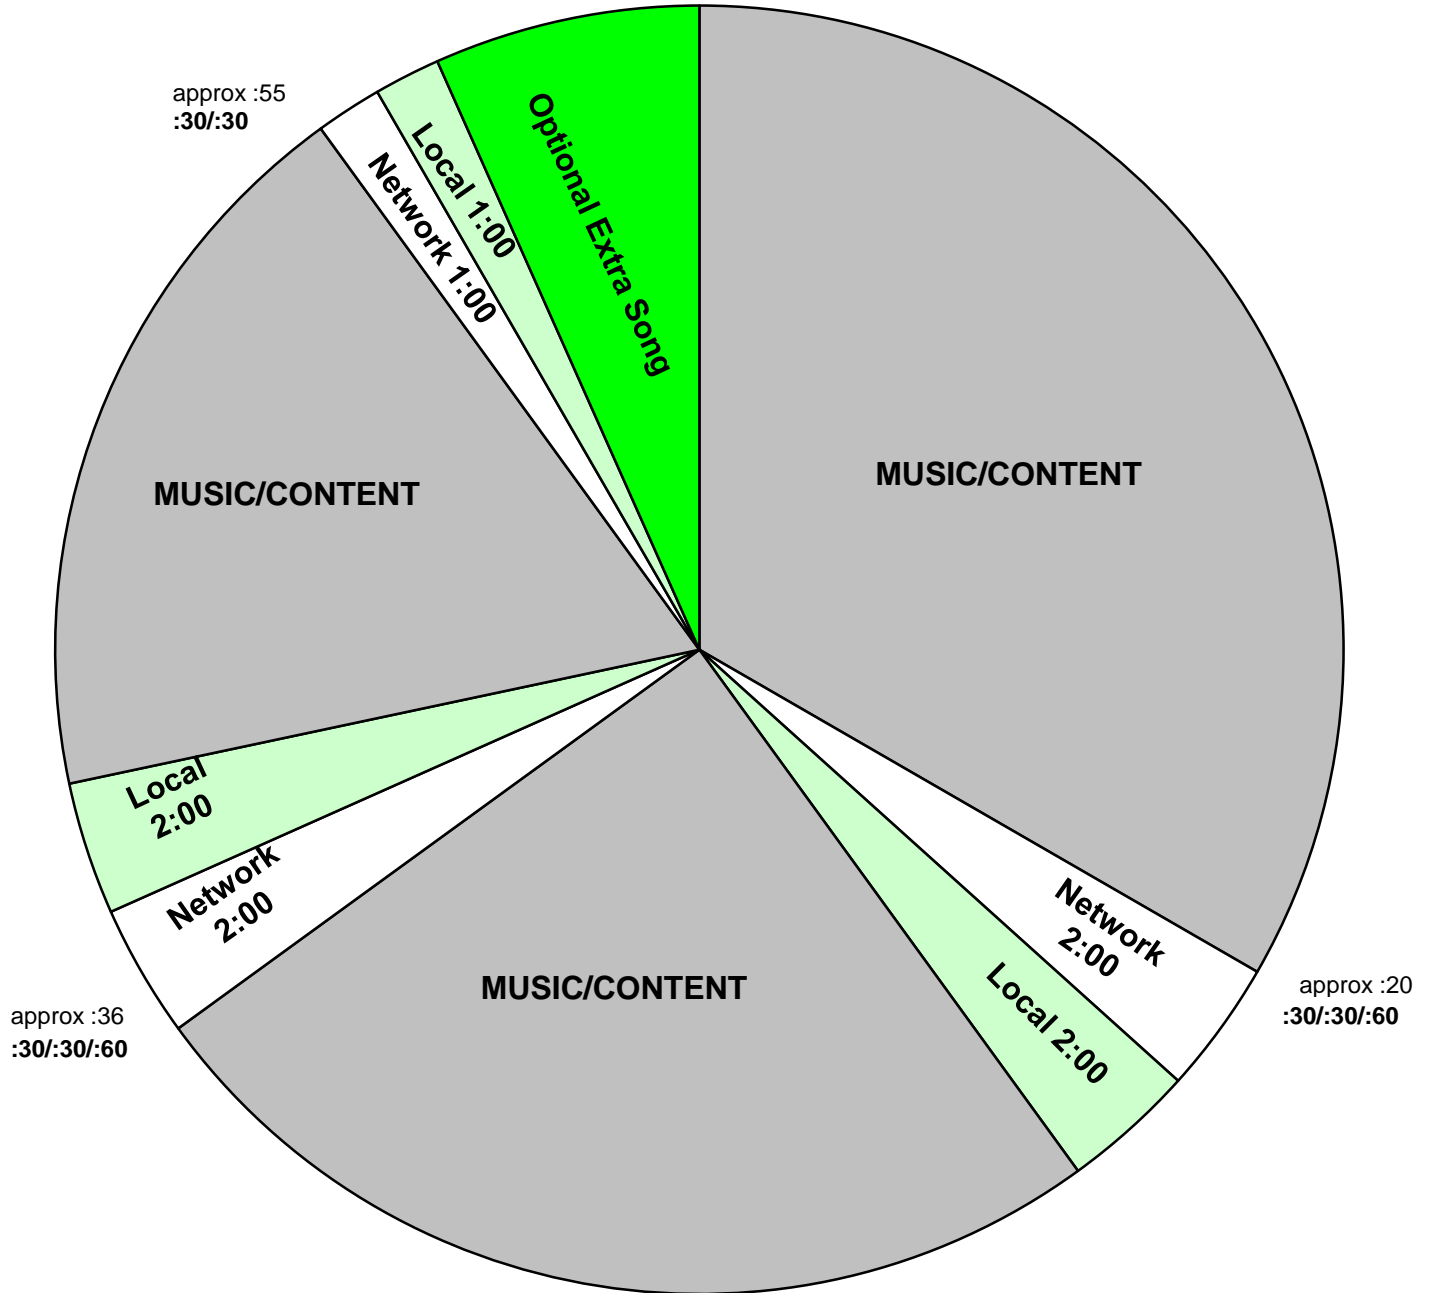

American Top 40  
Effective October 10, 2011  
AT40 Hours 1 - 3

For Technical Assistance call:  
Premiere Network Operations: 800-276-4431  
Technical Info: <http://engineering.premiereradio.com>

\*NOTE: The OPTIONAL EXTRA SONG is an extra cut which could be dropped for time or for the airing of local content at the affiliate's discretion. The extra song will NOT be a "numbered" song and will therefore not affect the continuation of the flow of the countdown.